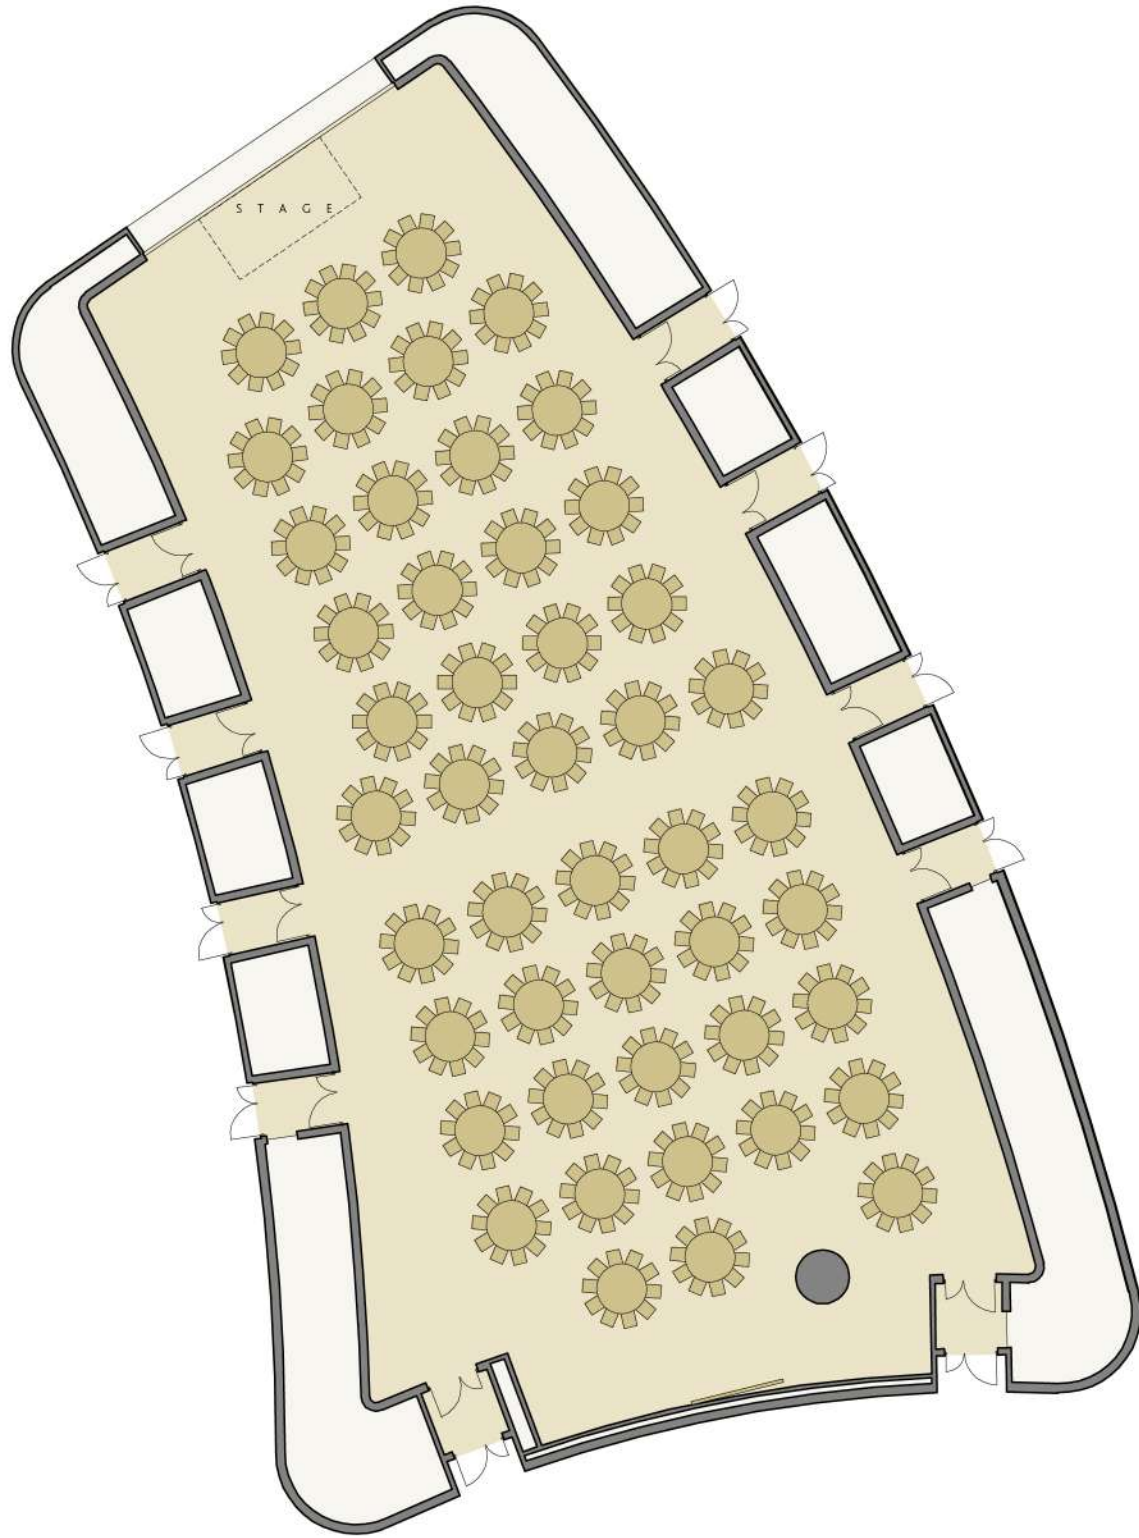

SEATING CAPACITY: 770

THE STAR GALLERY

SCALE: 1:250

SEATING CAPACITY: 770

THE STAR GALLERY

SCALE: 1:250

THE STAR GALLERY (47 TABLES)
SCALE: 1:250

THE STAR GALLERY (49 TABLES)
SCALE: 1:250