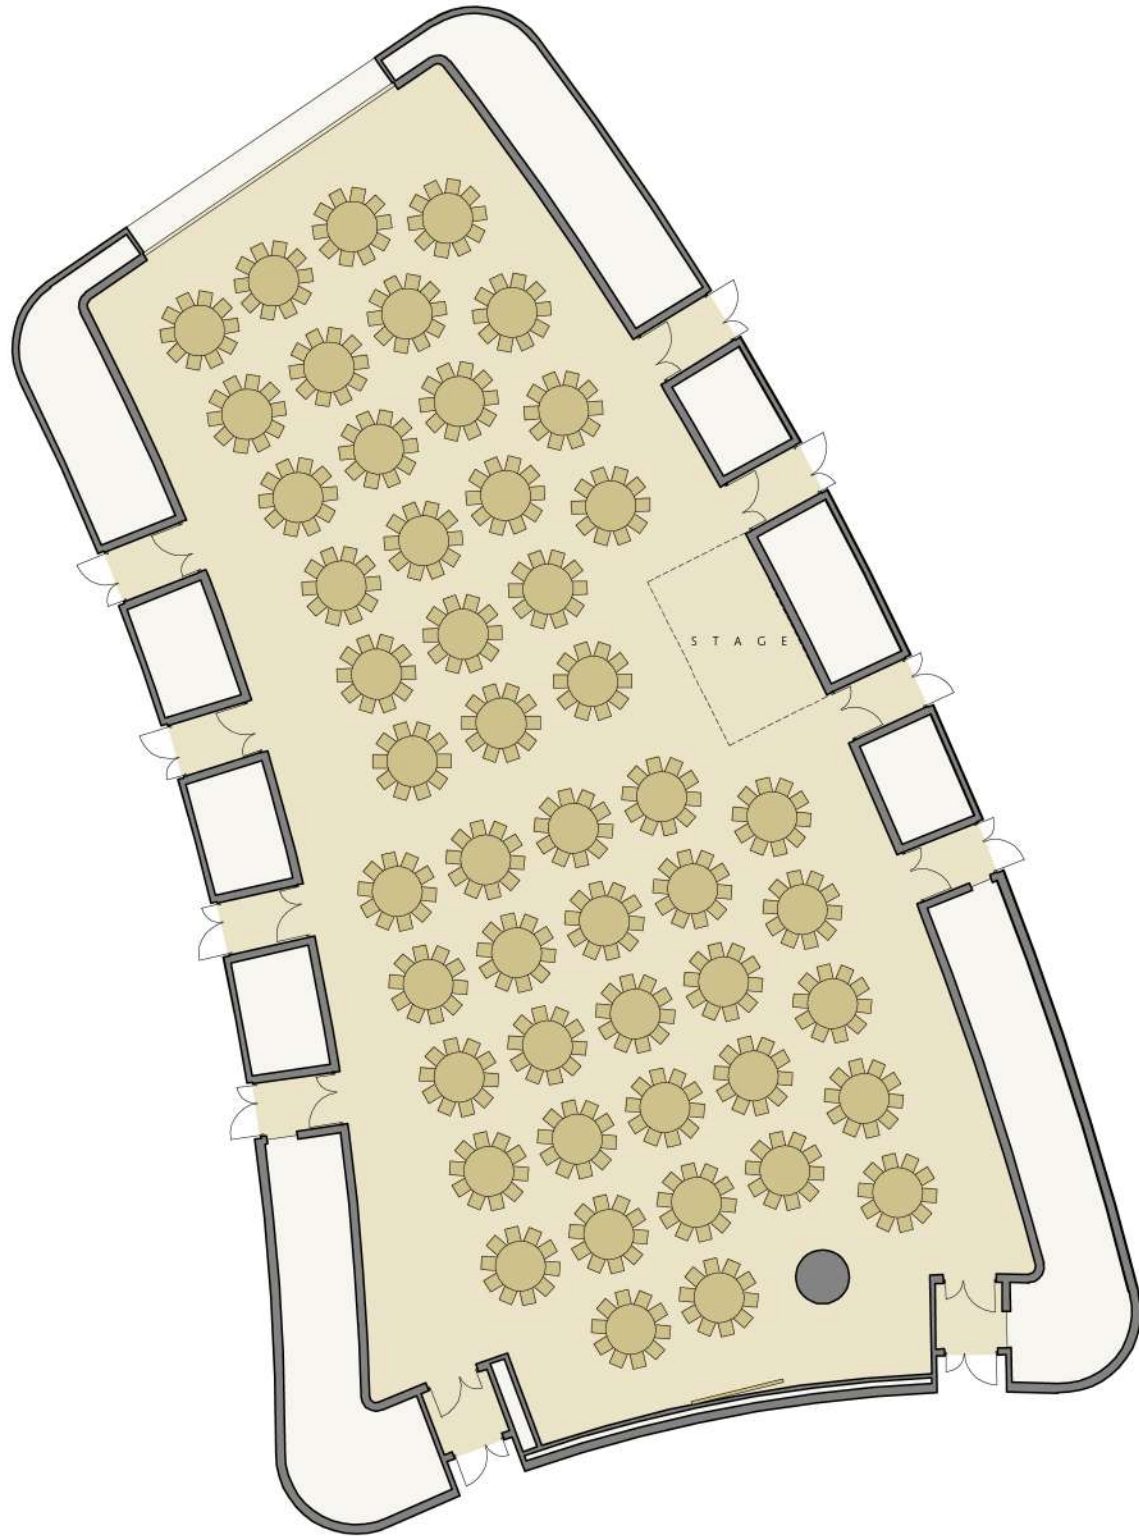

SEATING CAPACITY: 770

THE STAR GALLERY

SCALE: 1:250

SEATING CAPACITY: 770

THE STAR GALLERY

SCALE: 1:250

THE STAR GALLERY (47 TABLES)
SCALE: 1:250

THE STAR GALLERY (49 TABLES)
SCALE: 1:250