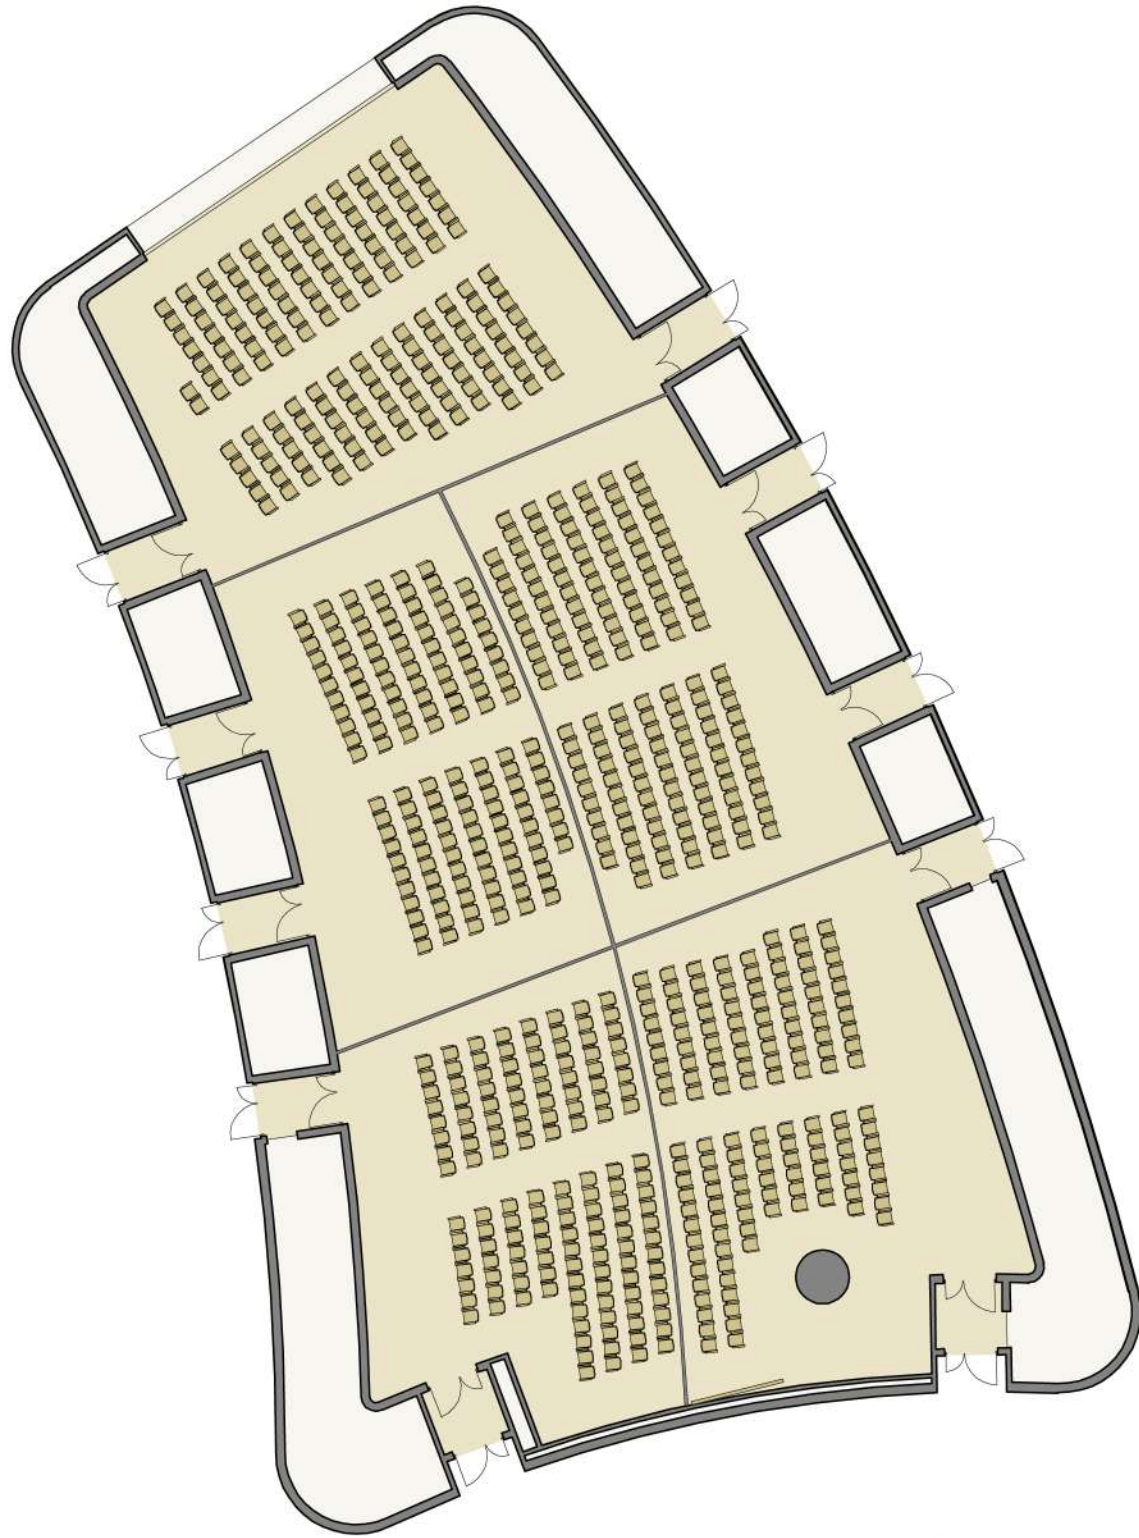

SEATING CAPACITY: 770

THE STAR GALLERY

SCALE: 1:250

SEATING CAPACITY: 770

THE STAR GALLERY

SCALE: 1:250

THE STAR GALLERY (47 TABLES)
SCALE: 1:250

THE STAR GALLERY (49 TABLES)
SCALE: 1:250