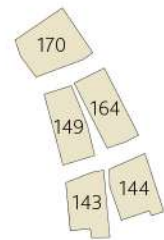

SEATING CAPACITY: 770

THE STAR GALLERY

SCALE: 1:250

SEATING CAPACITY: 770

THE STAR GALLERY

SCALE: 1:250

THE STAR GALLERY (47 TABLES)
SCALE: 1:250

THE STAR GALLERY (49 TABLES)
SCALE: 1:250